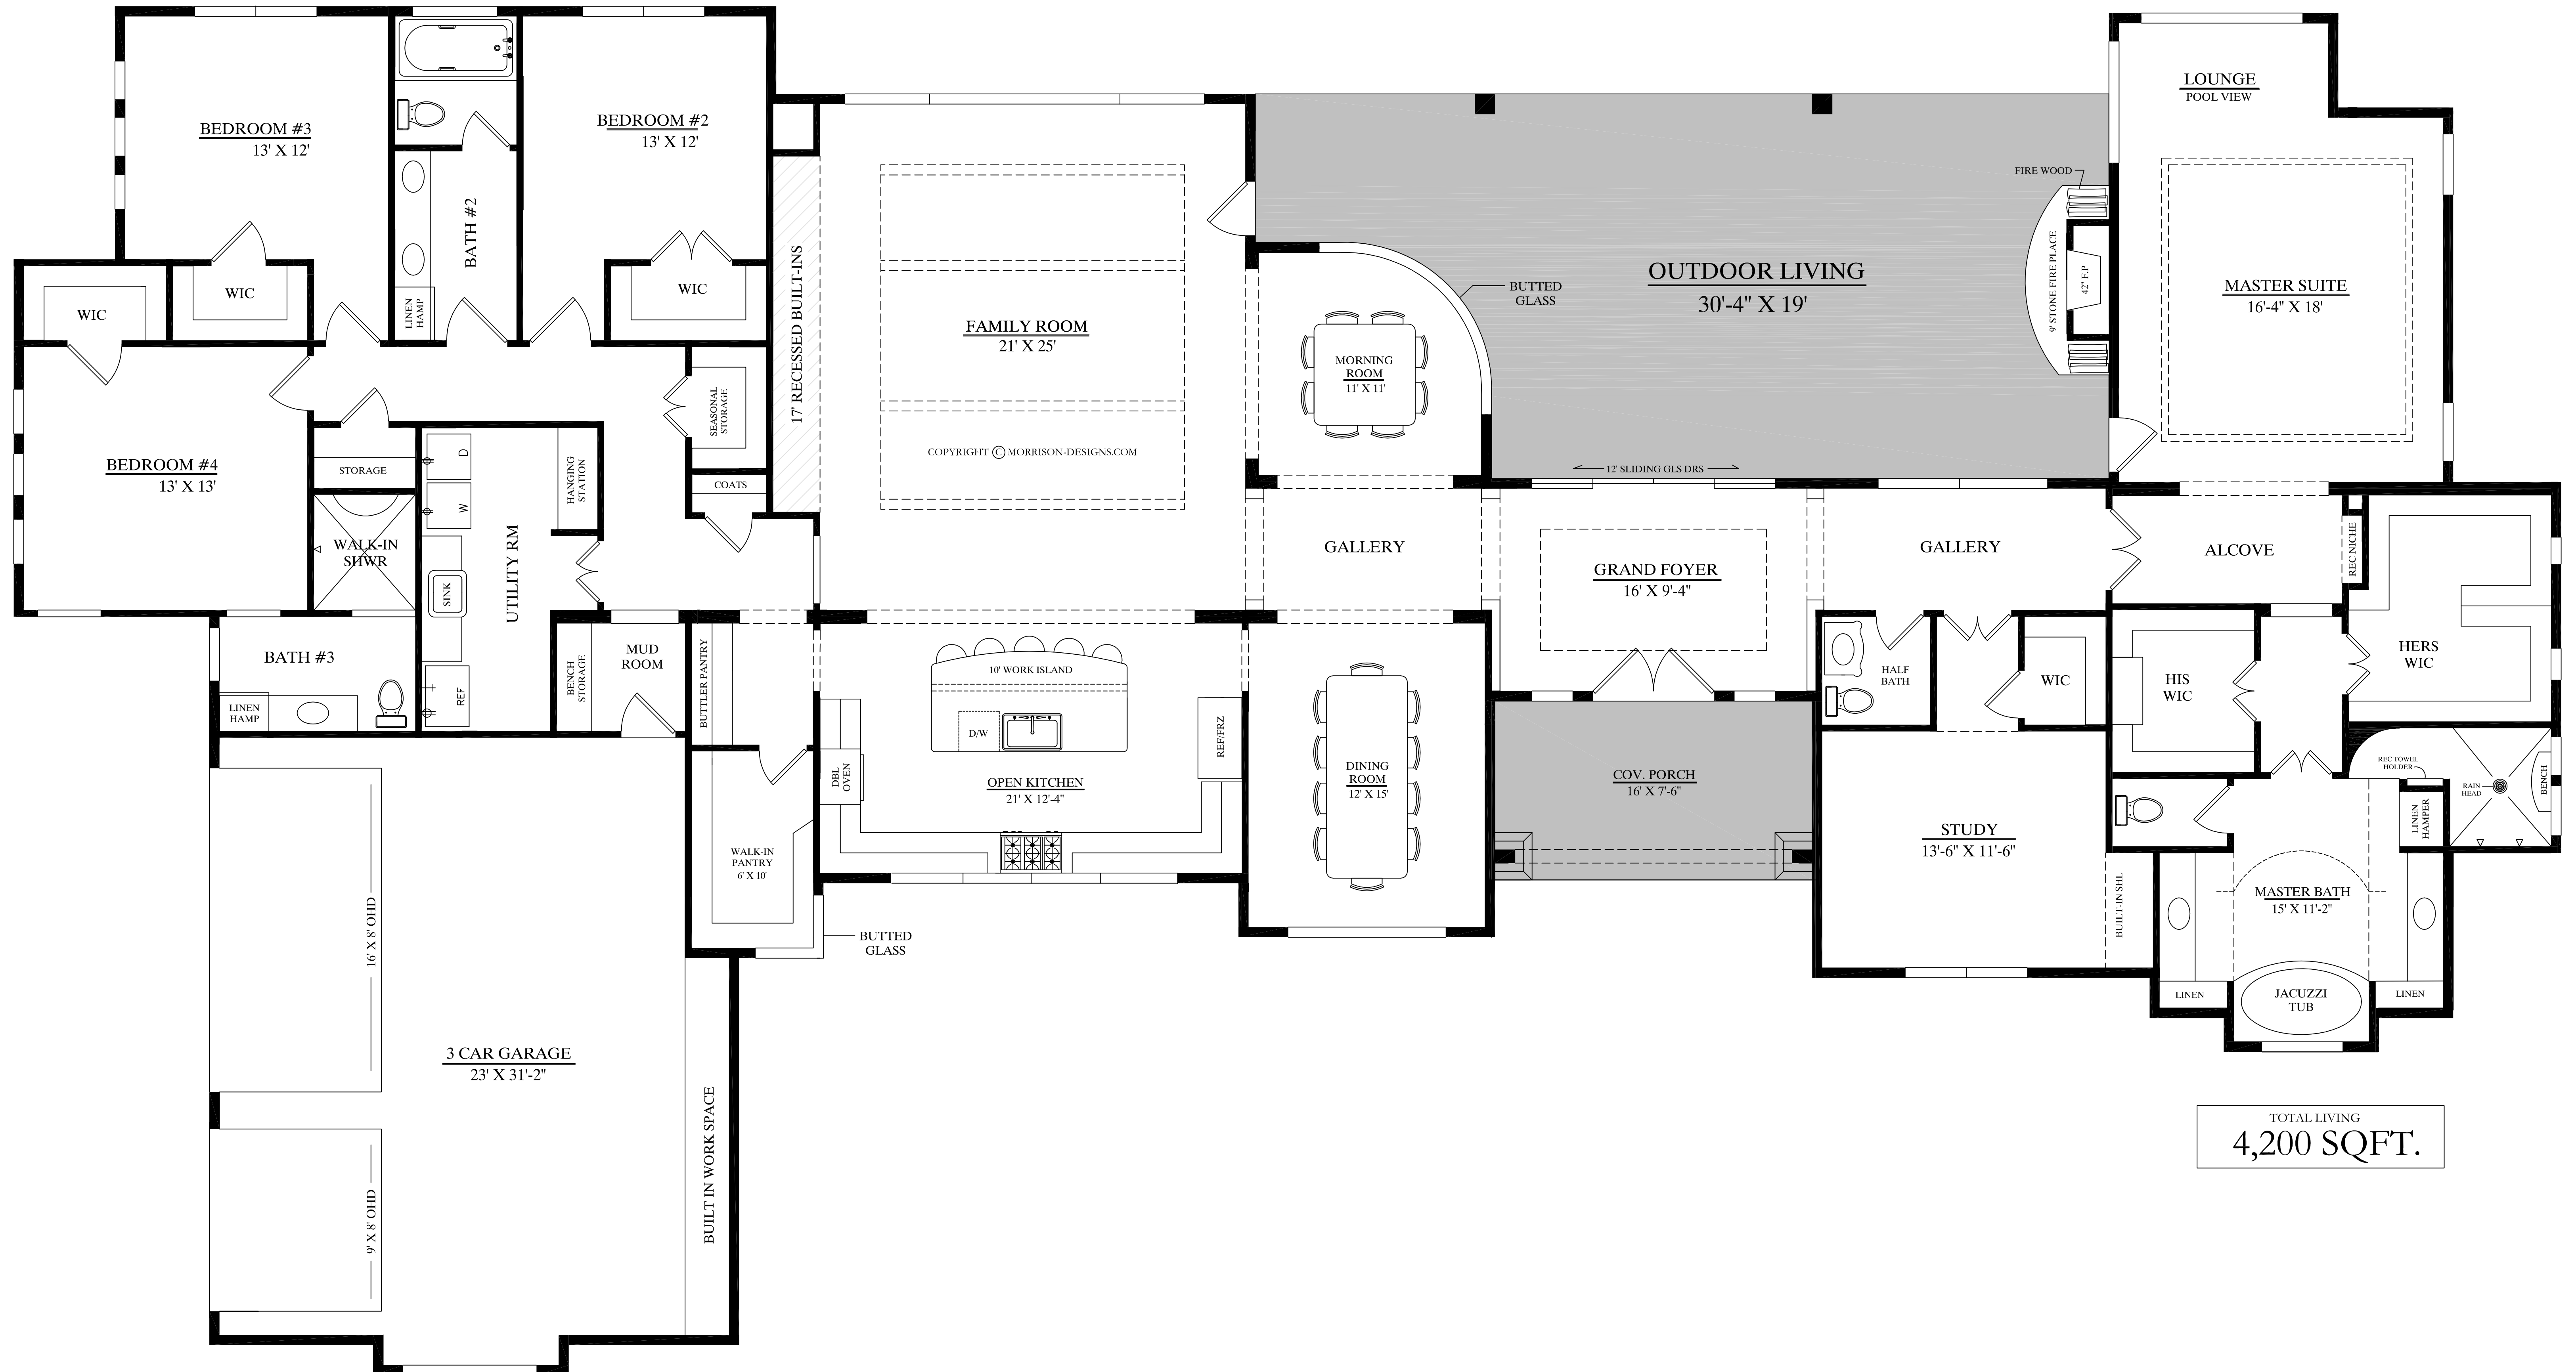

COPYRIGHT © MORRISON-DESIGNS.COM

POOL
LOCATION

TOTAL LIVING
4,200 SQFT.