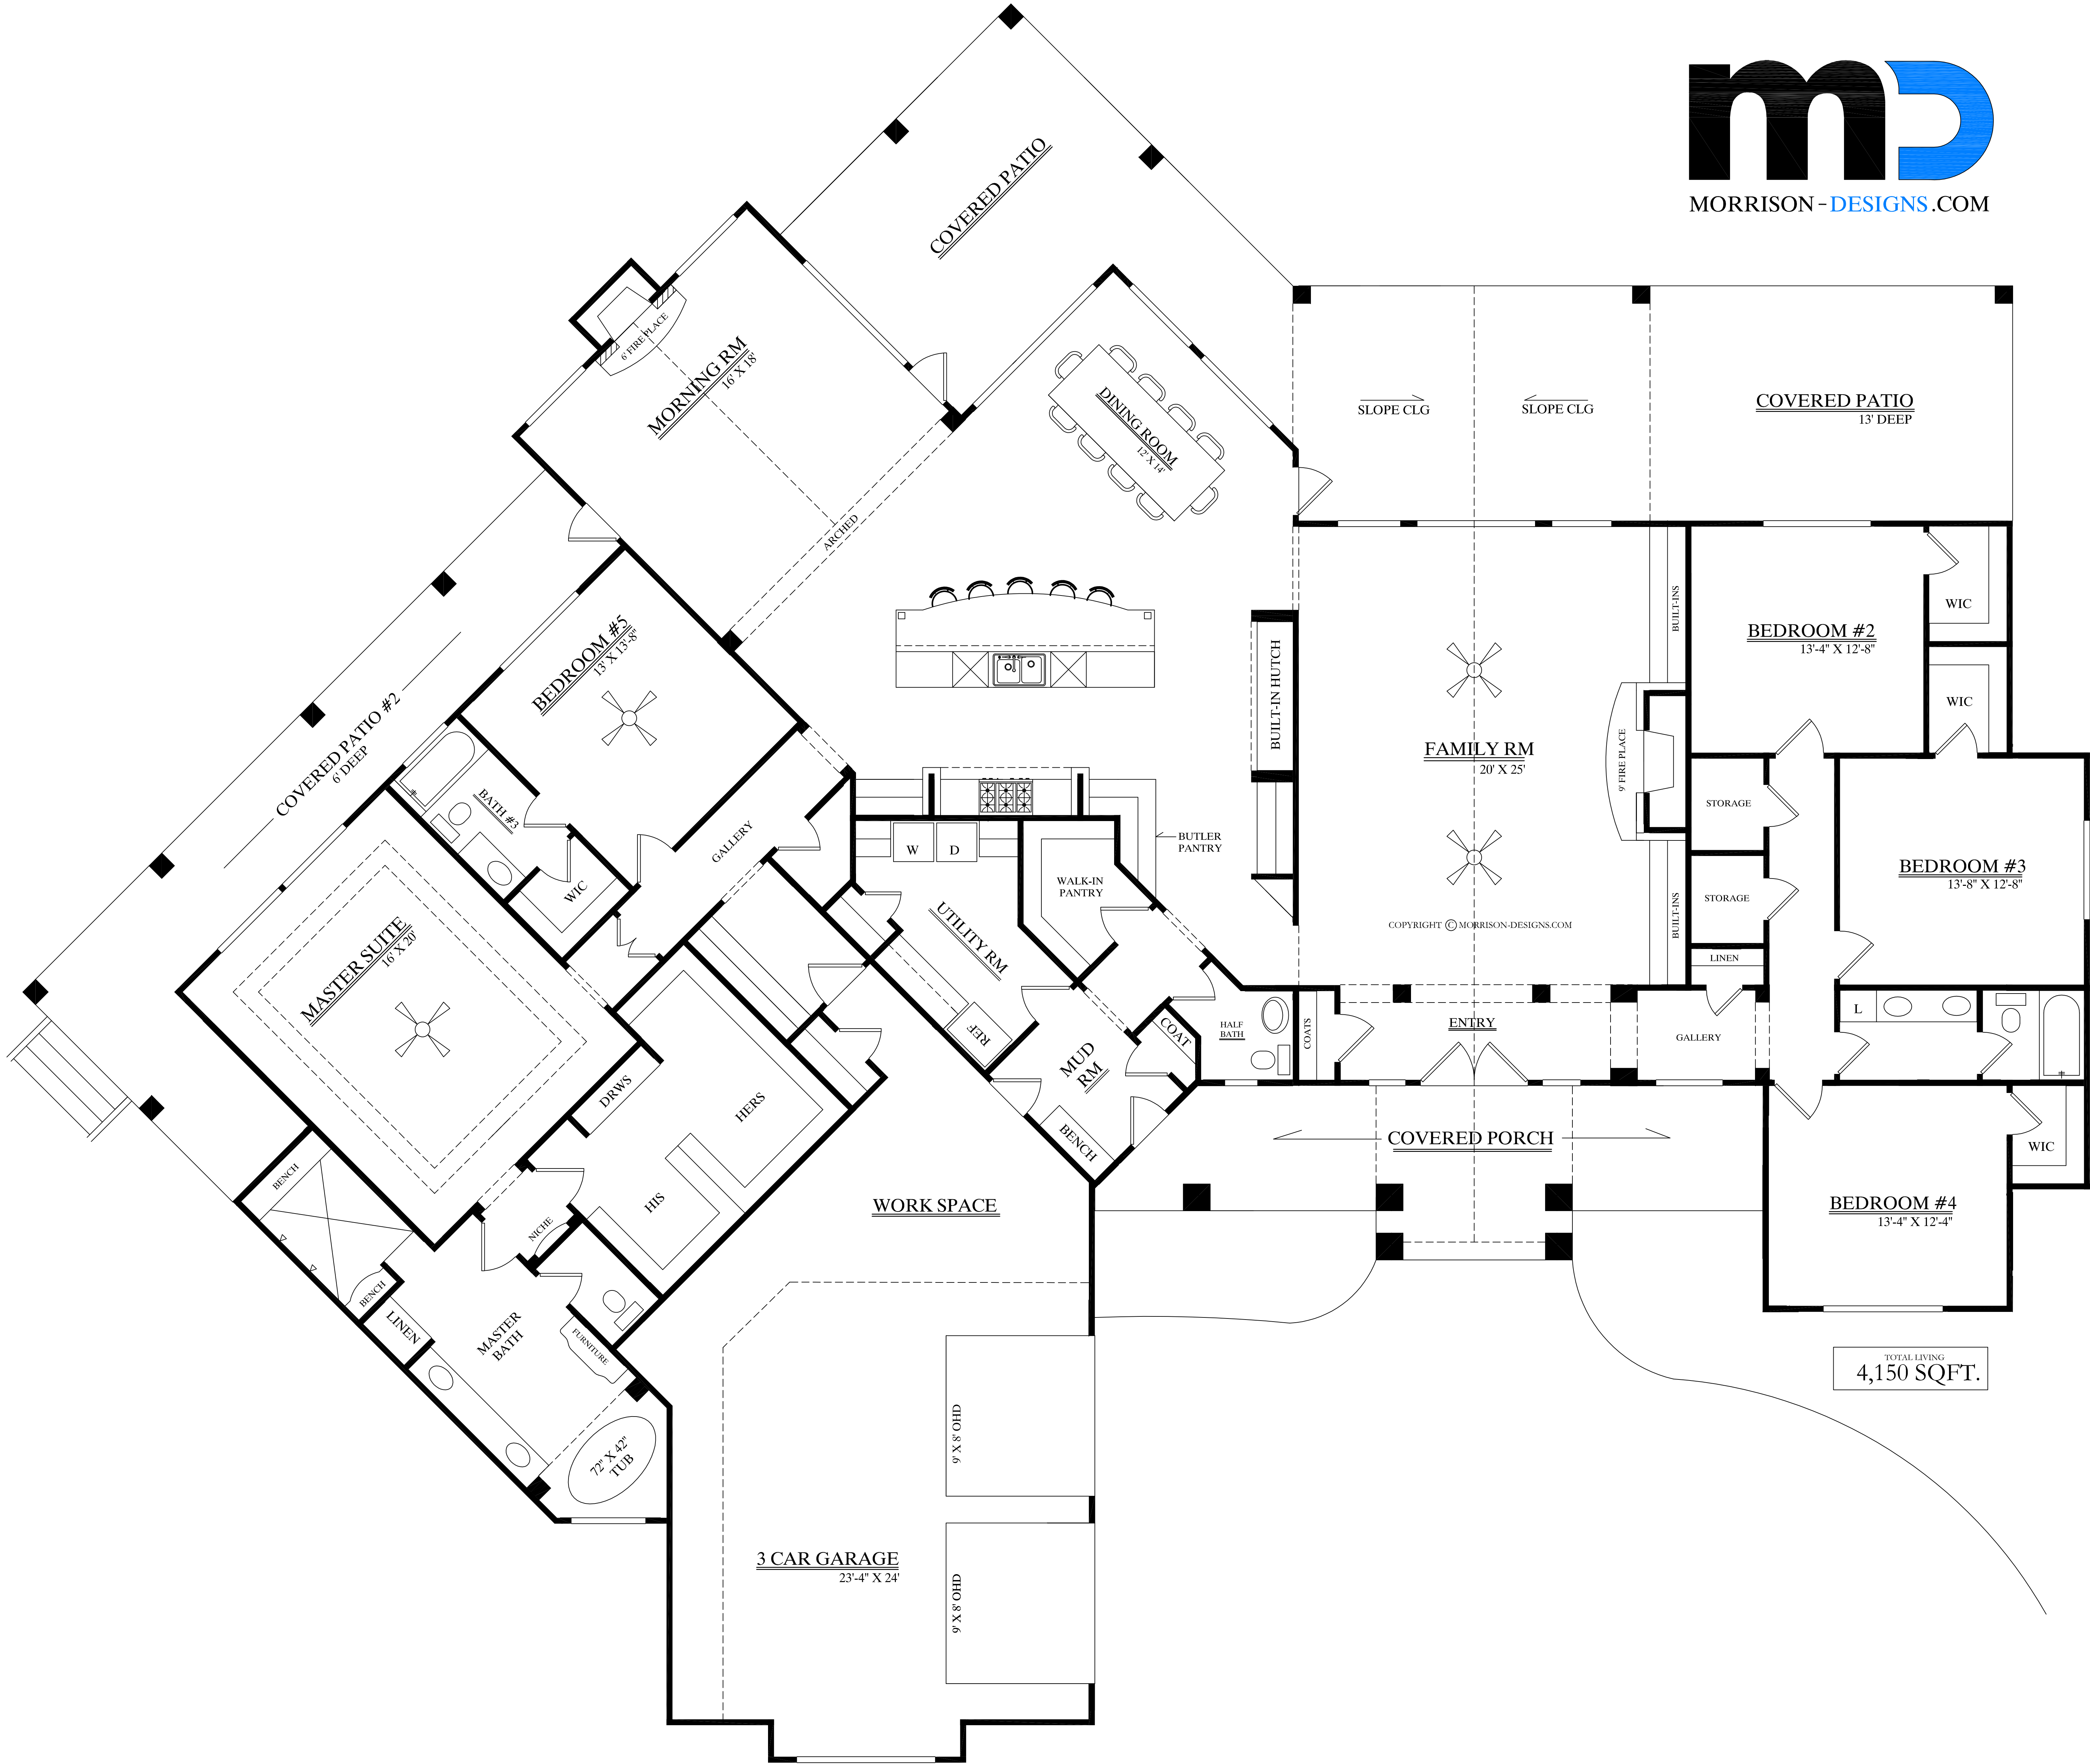

COPYRIGHT © MORRISON-DESIGNS.COM

TOTAL LIVING
4,150 SQFT.

MORRISON-DESIGNS.COM

TOTAL LIVING
4,150 SQFT.