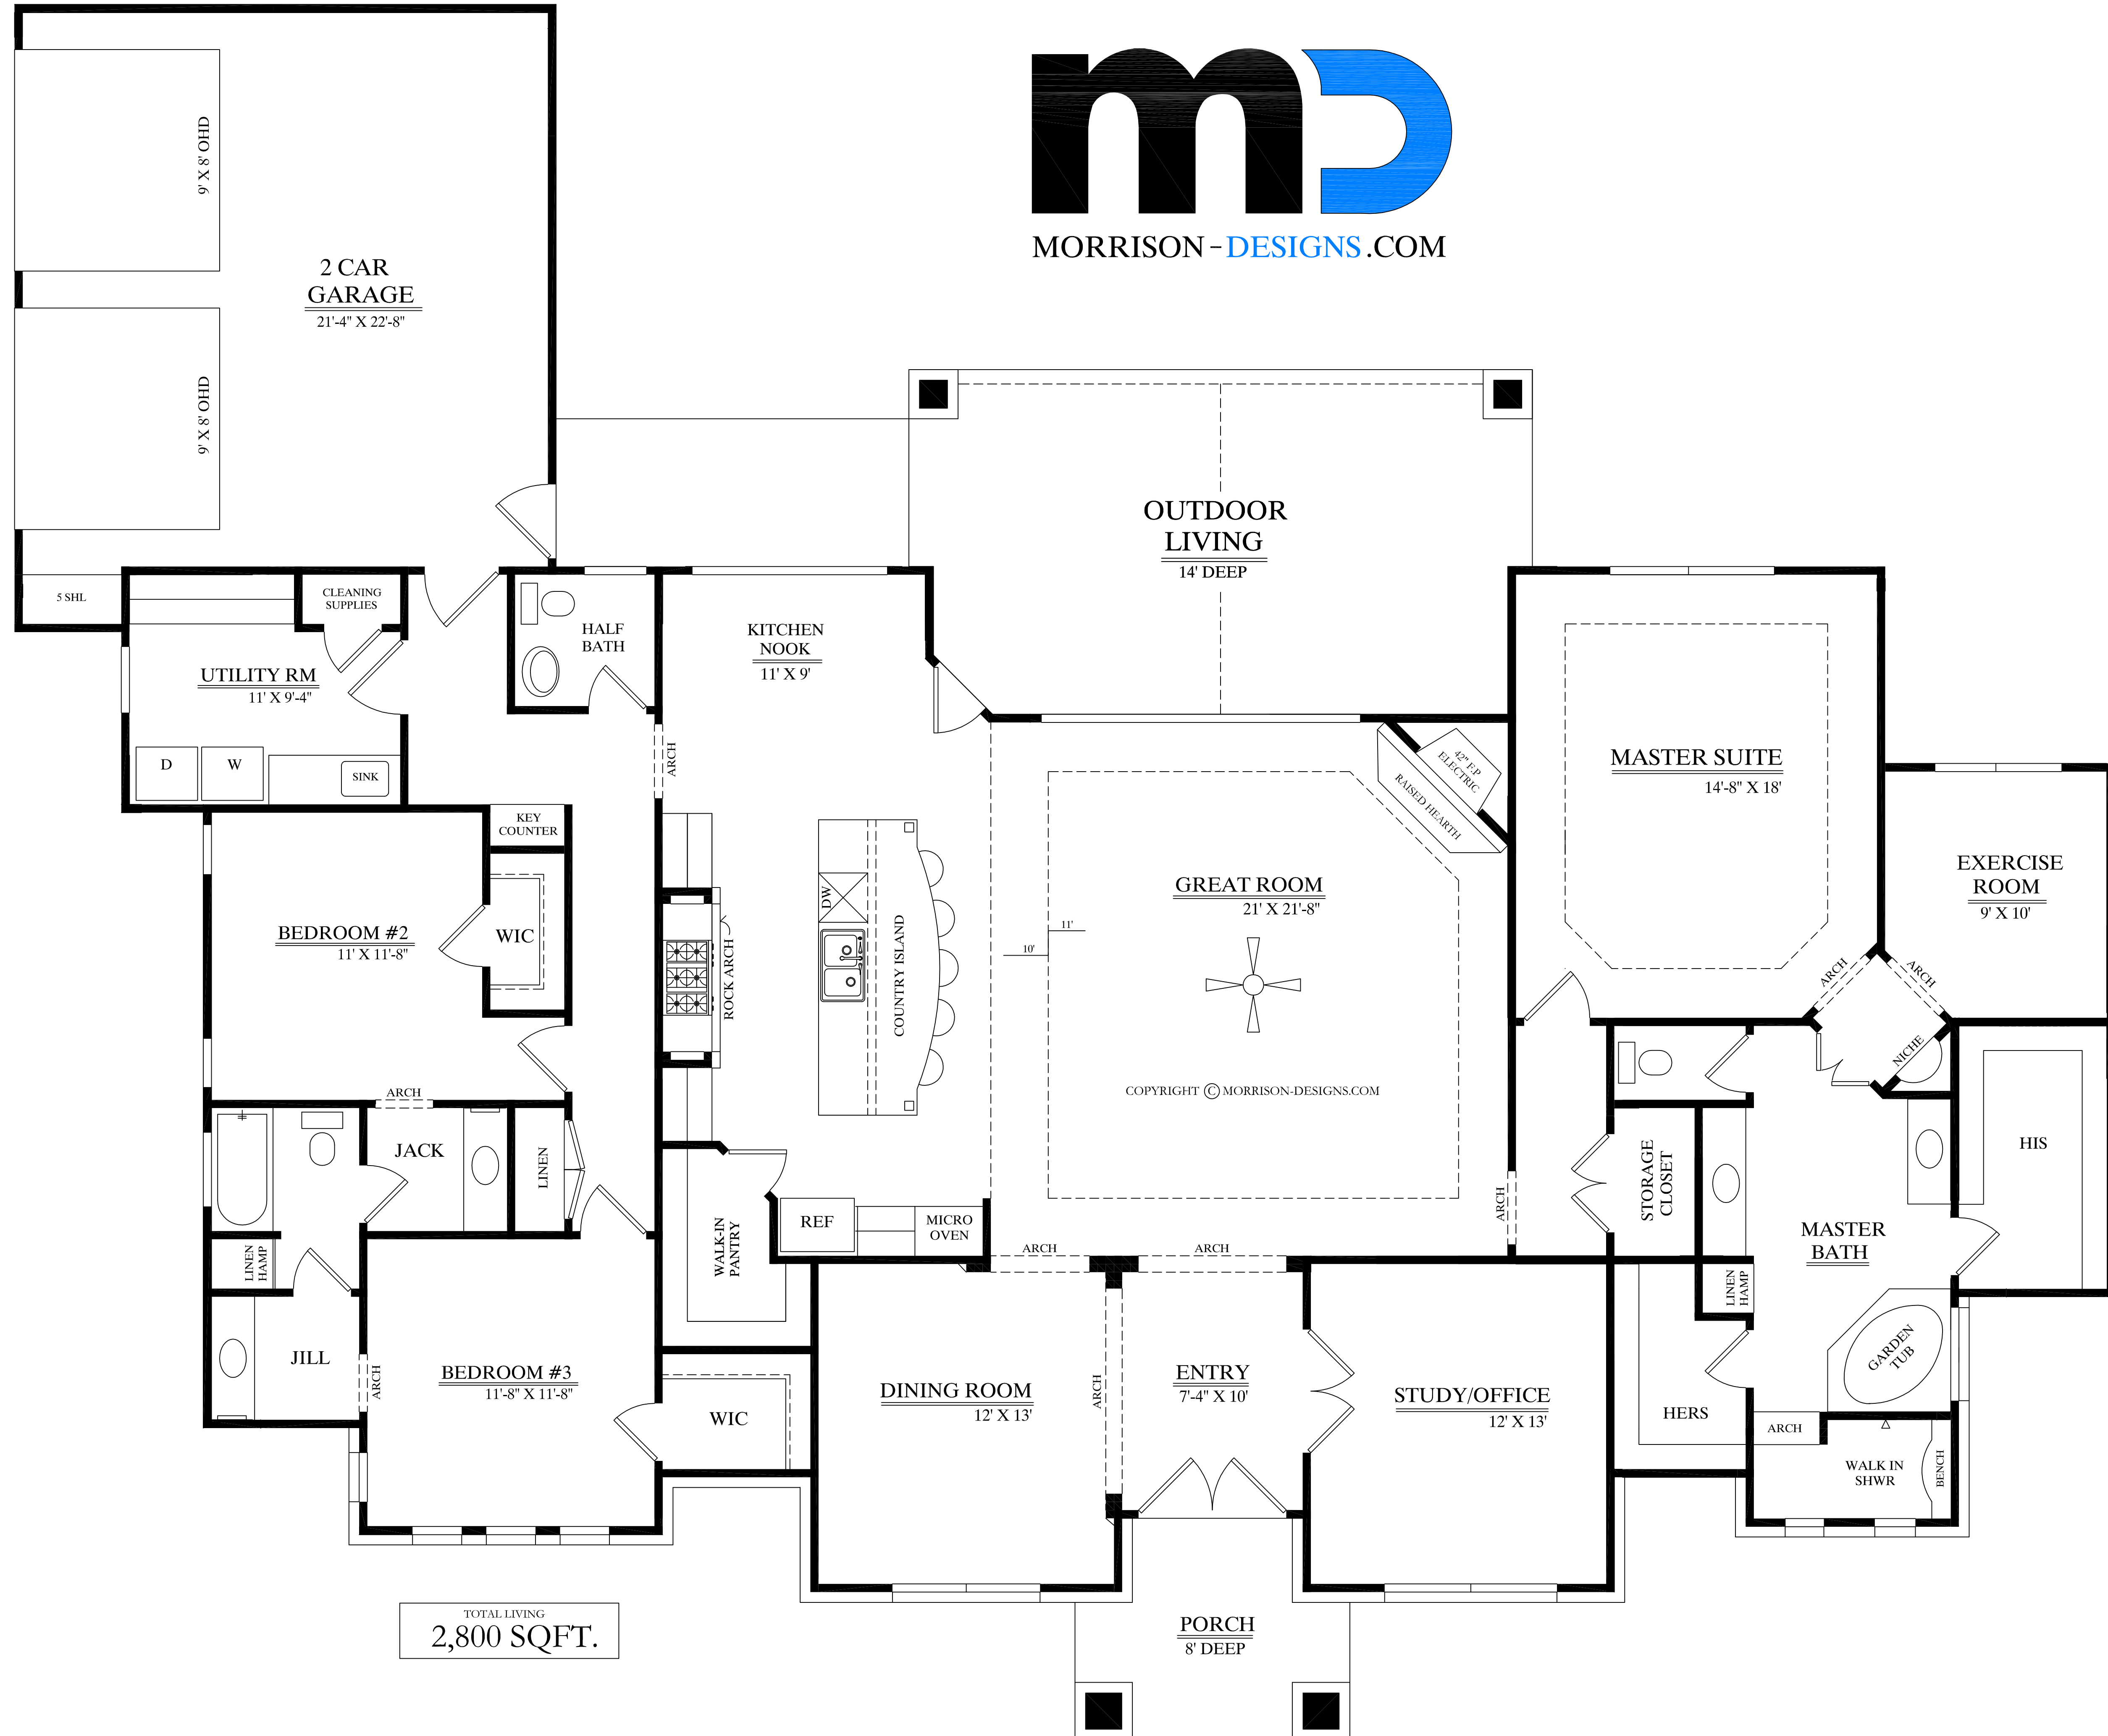

COPYRIGHT © MORRISON-DESIGNS.COM

TOTAL LIVING
2,800 SQFT.

TOTAL LIVING
2,800 SQFT.