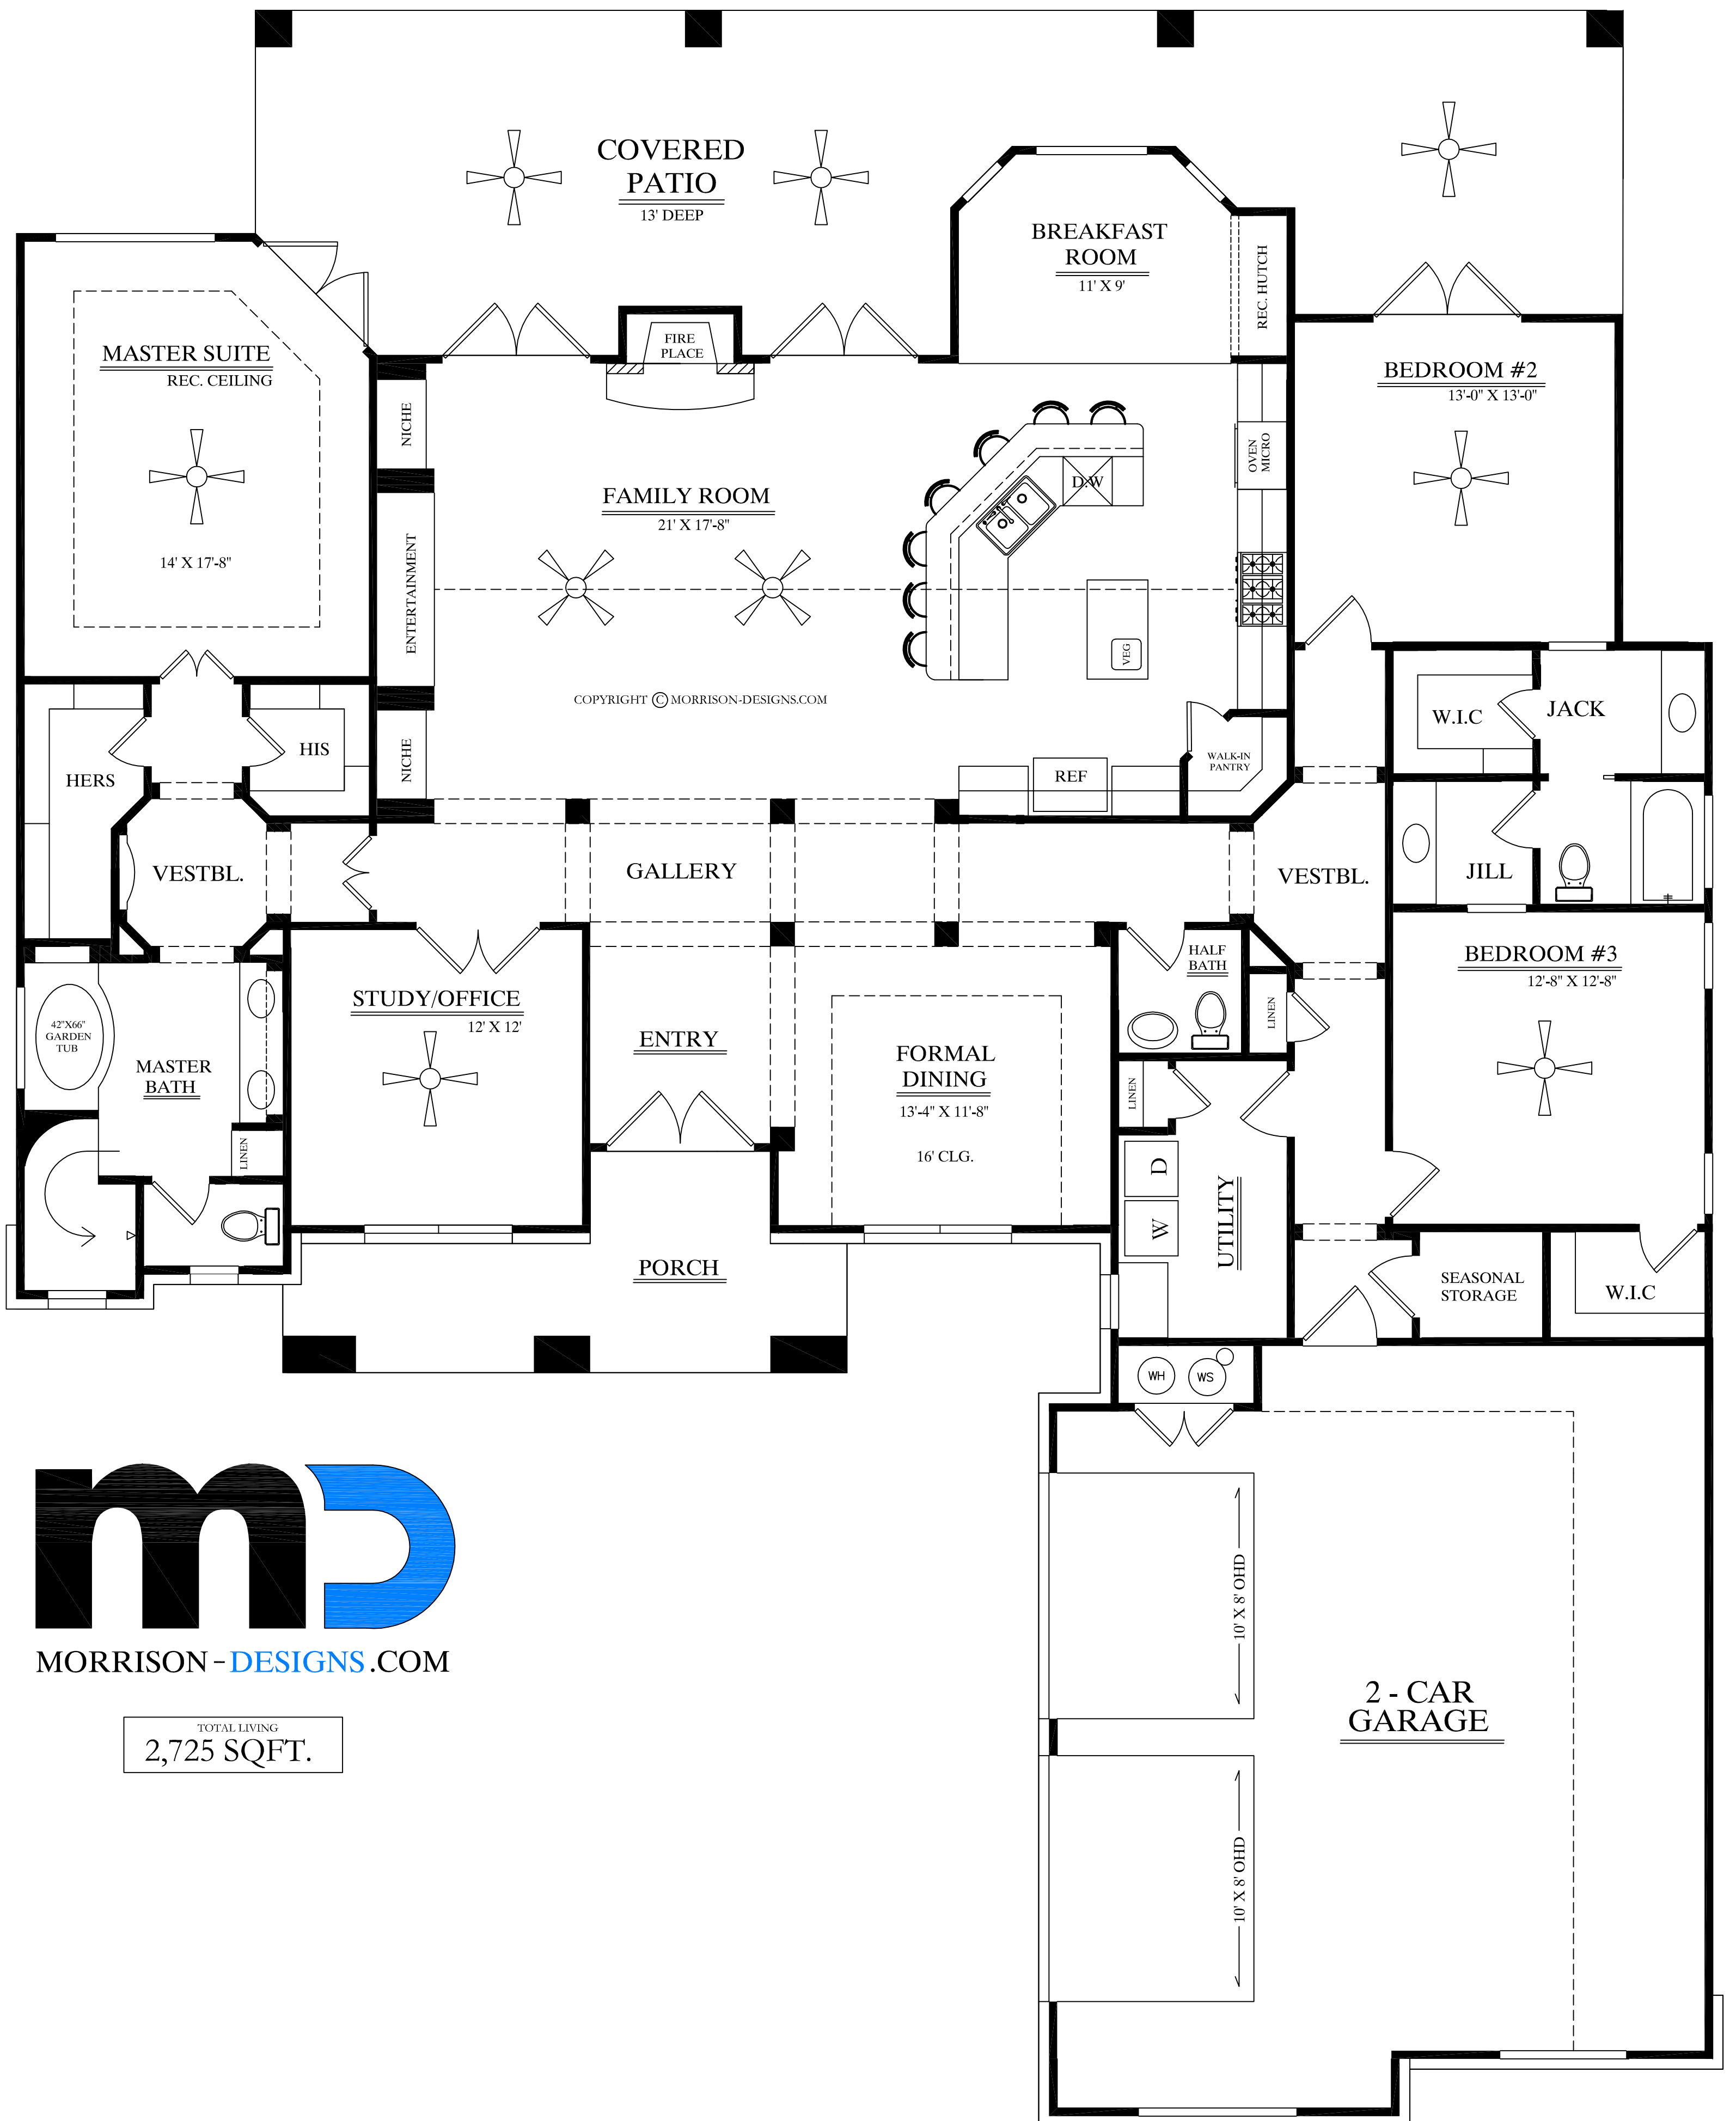

MORRISON-DESIGNS.COM

COPYRIGHT © MORRISON-DESIGNS.COM

TOTAL LIVING
2,725 SQFT.

MORRISON-DESIGNS.COM

TOTAL LIVING
2,725 SQFT.

2 - CAR
GARAGE