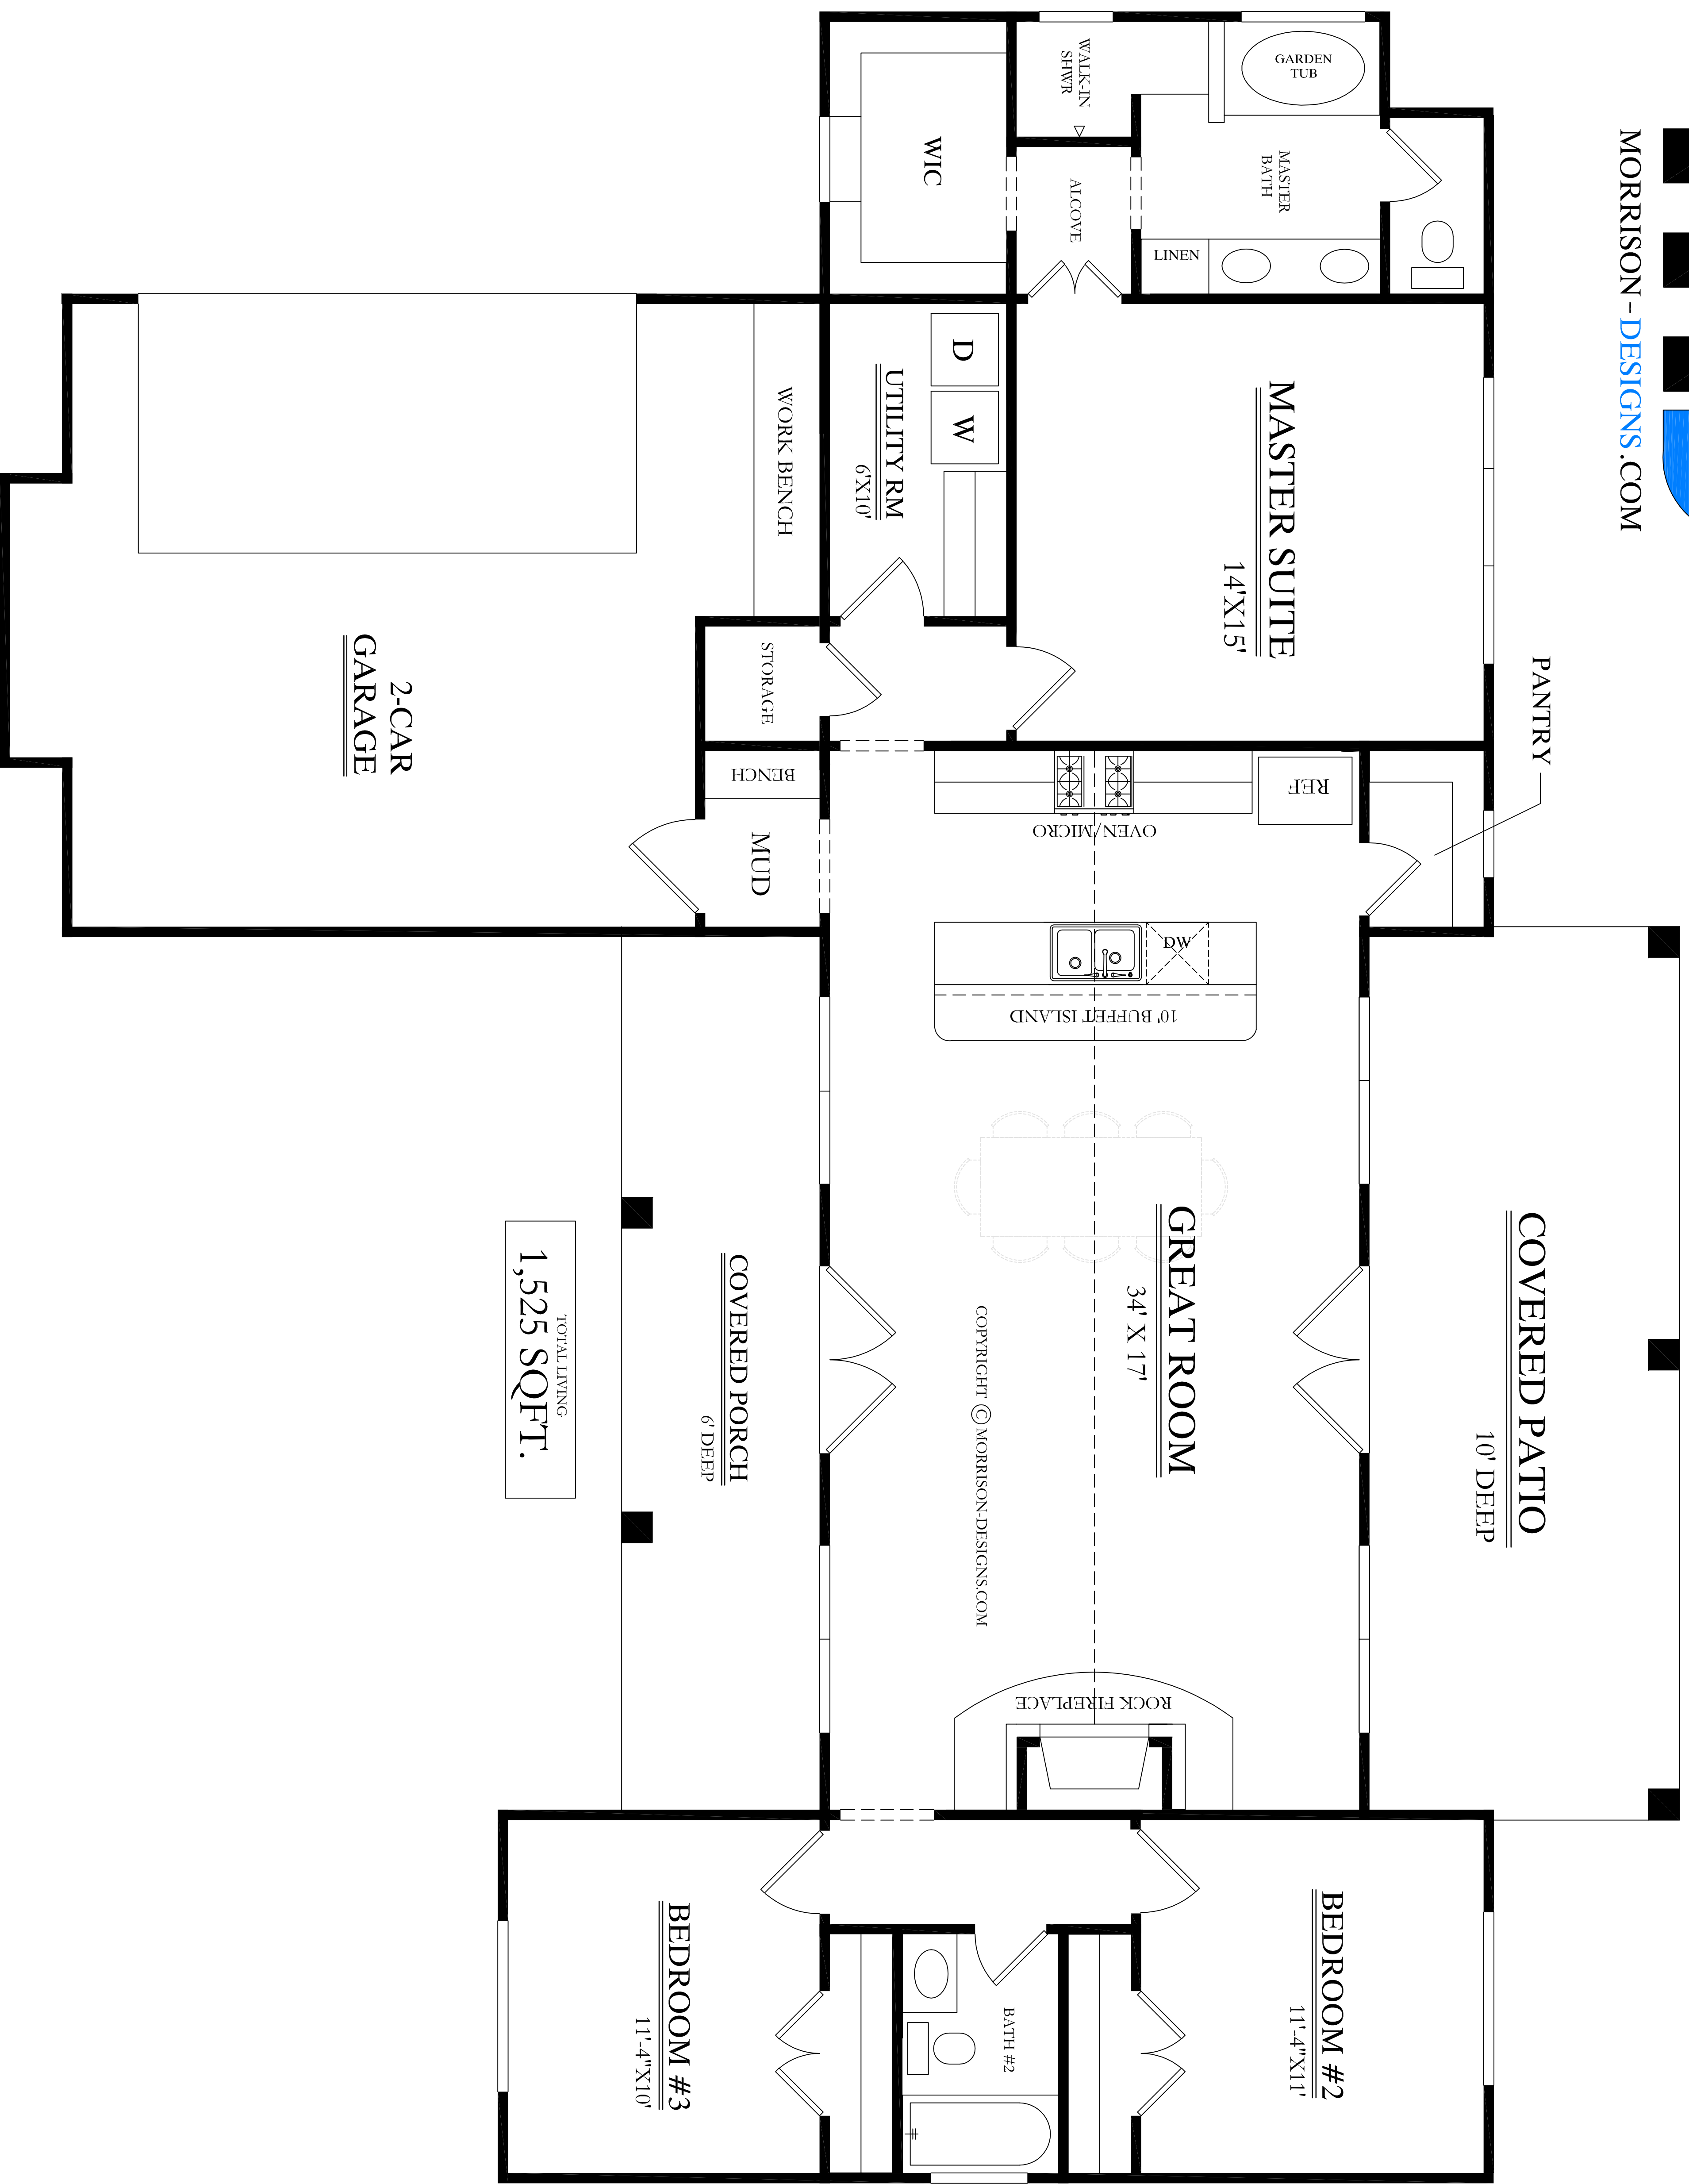

MORRISON-DESIGNS.COM

TOTAL LIVING  
1,525 SQFT.

COPYRIGHT © MORRISON-DESIGNS.COM